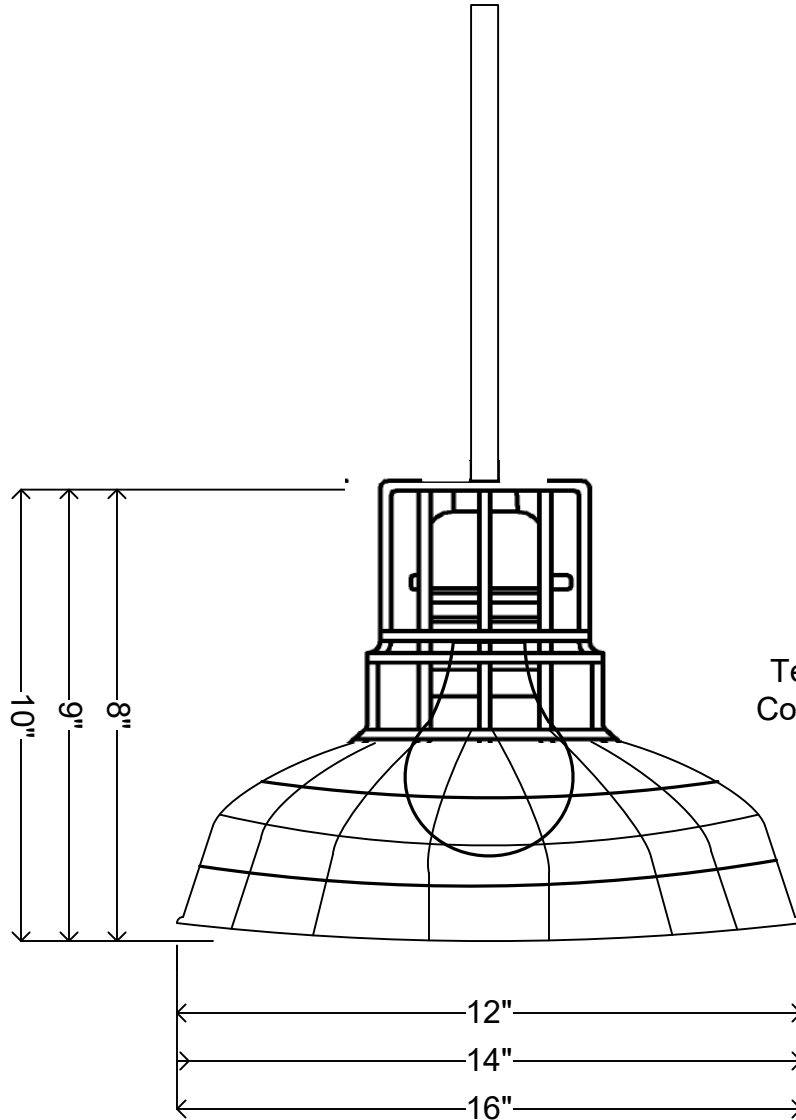

12"-14"-16" standard dome Wire Fixture

MED. BASE SOCKET, 6FT WIRE LEADS 1/2" HUB STD. or 4FT WHITE (P430) or BLACK(P431) SMOOTH CORD

Material: Iron
Size: D:19.5cm H:18cm
Technic: pinting,electroplate
Color: many color on requests

CAT #	DIAM	HEIGHT
AS12	12"	8"
AS14	14"	9"
AS16	16"	10"

0=WHT, 1=BLK, 2=BLU, 3=GRN, 4=DKB, 5=YEL, 6=RED, 8=GALV, 10=PAINTED CHROME, 12=SATIN NICKEL, 15=PAINTED COPPER 20=SATIN COPPER