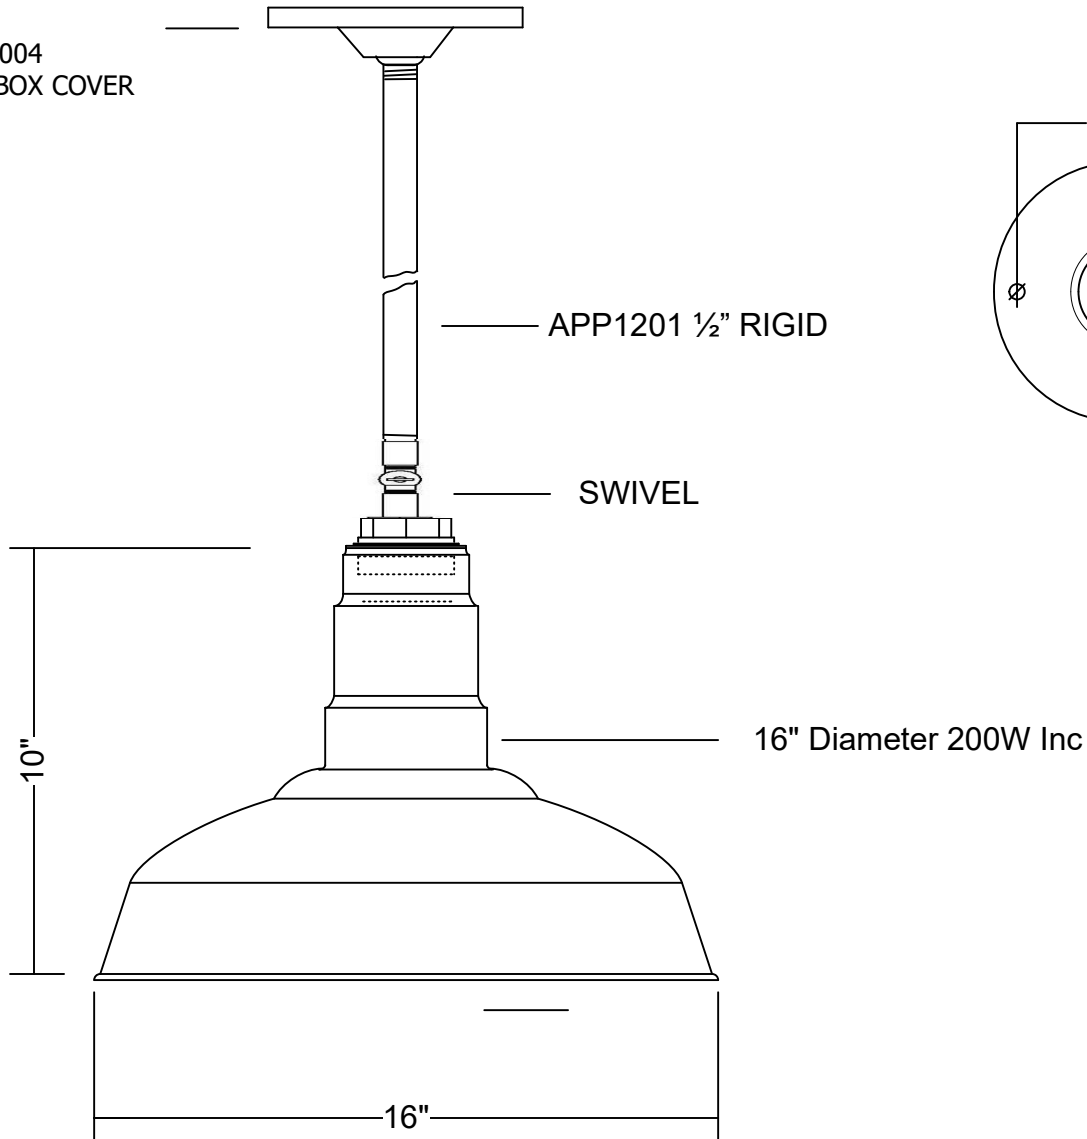

# APP12-01-AS16-ACN004

16" STANDARD DOME

ACN004  
HD BOX COVER

**FINISHES**

0=white, 1=black, 2=blue, 3=green,  
4=dark bronze, 5=yellow, 6=red,  
8=galvanized, 10=unfinish, 11=sa  
copper, 12=satin aluminum,  
15=painted 20=sld copper & 21=sld  
brass

**MUST BE INSTALLED BY A  
QUALIFIED ELECTRICIAN**

ETL LISTED FOR WET LOCATION