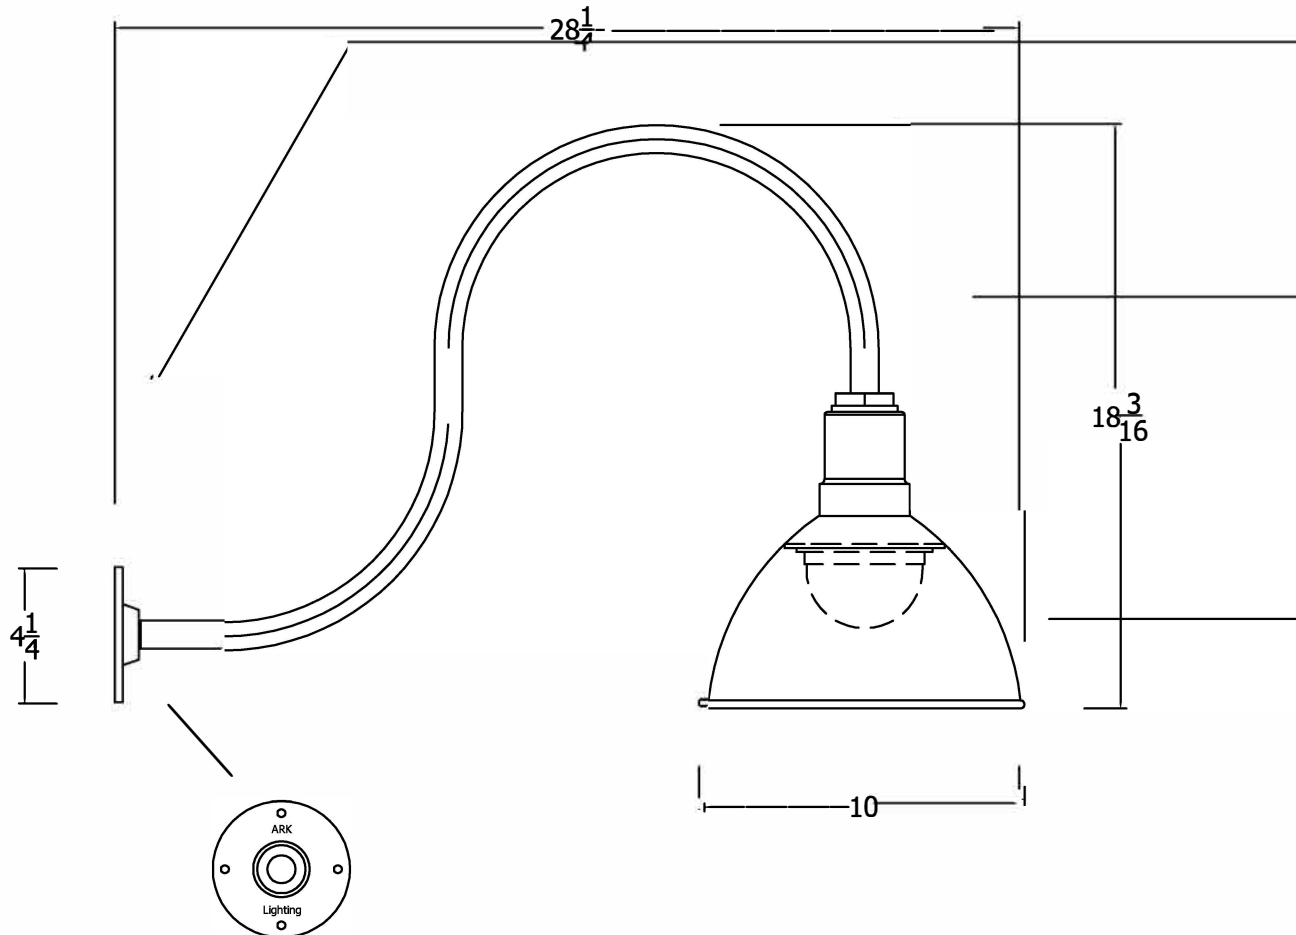

AD10-x-15LL-4K-120V-AGB103-x-ACN004-x

x=color (0=white, 1=black, 2=blue, 3=green, 4=dark bronze, 5=yellow, 6=red, 8=galvanized, 10=painted chrome, 15=painted copper)

ACN004
HD BOX COVER

AGB103
1/2" X 24"L GOOSENECK

AD10-15LL-4K-120V
10" DEEP BOWL
15W LED MODULE 4000K
1300lm WITHOUT OPAL DOME LENS
980lm WITH OPAL DOME LENS
INPUT: 90-265V (INTEGRAL DRIVER)
NON DIMMING

BEST FITS WITH
4" BELL BOX (BY OTHERS)

LISTED FOR WET LOCATIONS