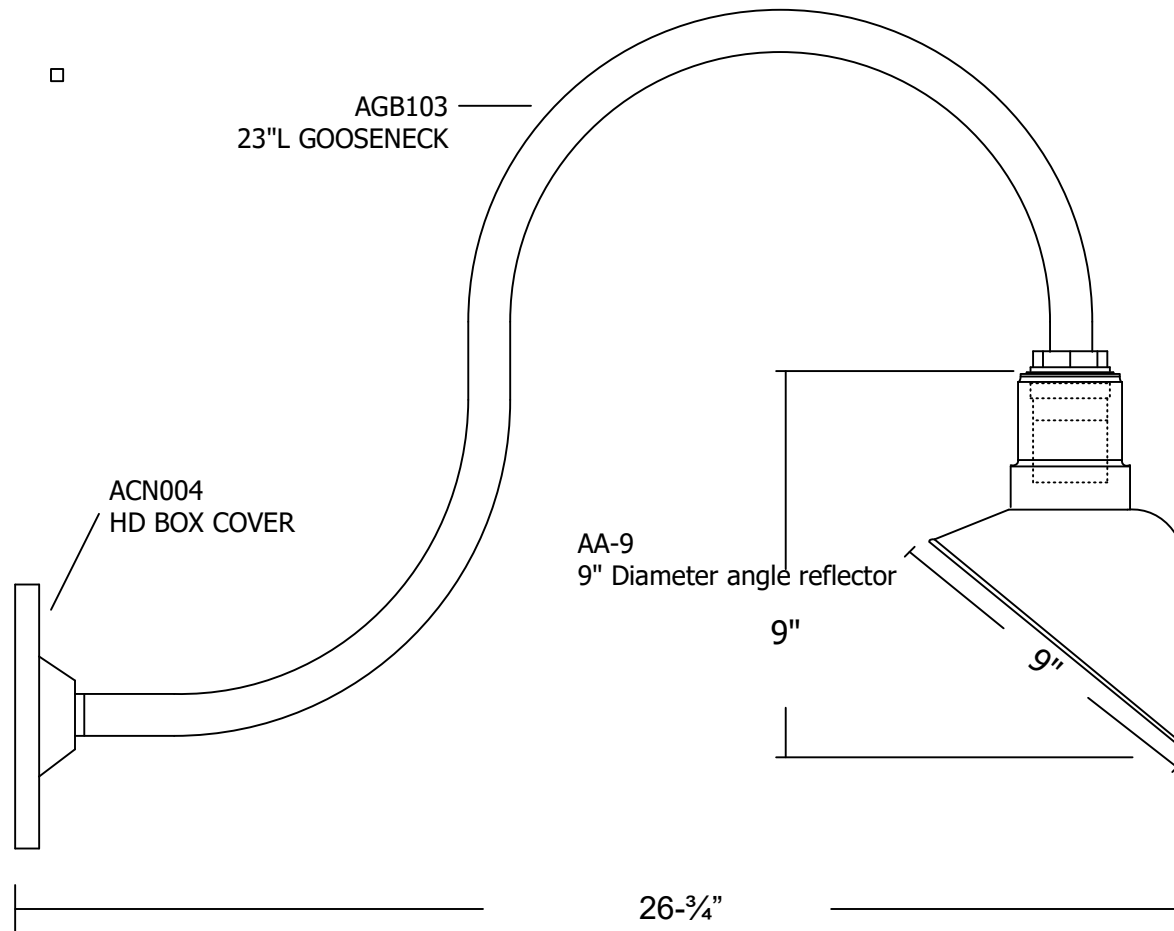

Tel: 310-323-2275 Fax: 310-323-6275
Website: www.arklighting.com Email: info@arklighting.com