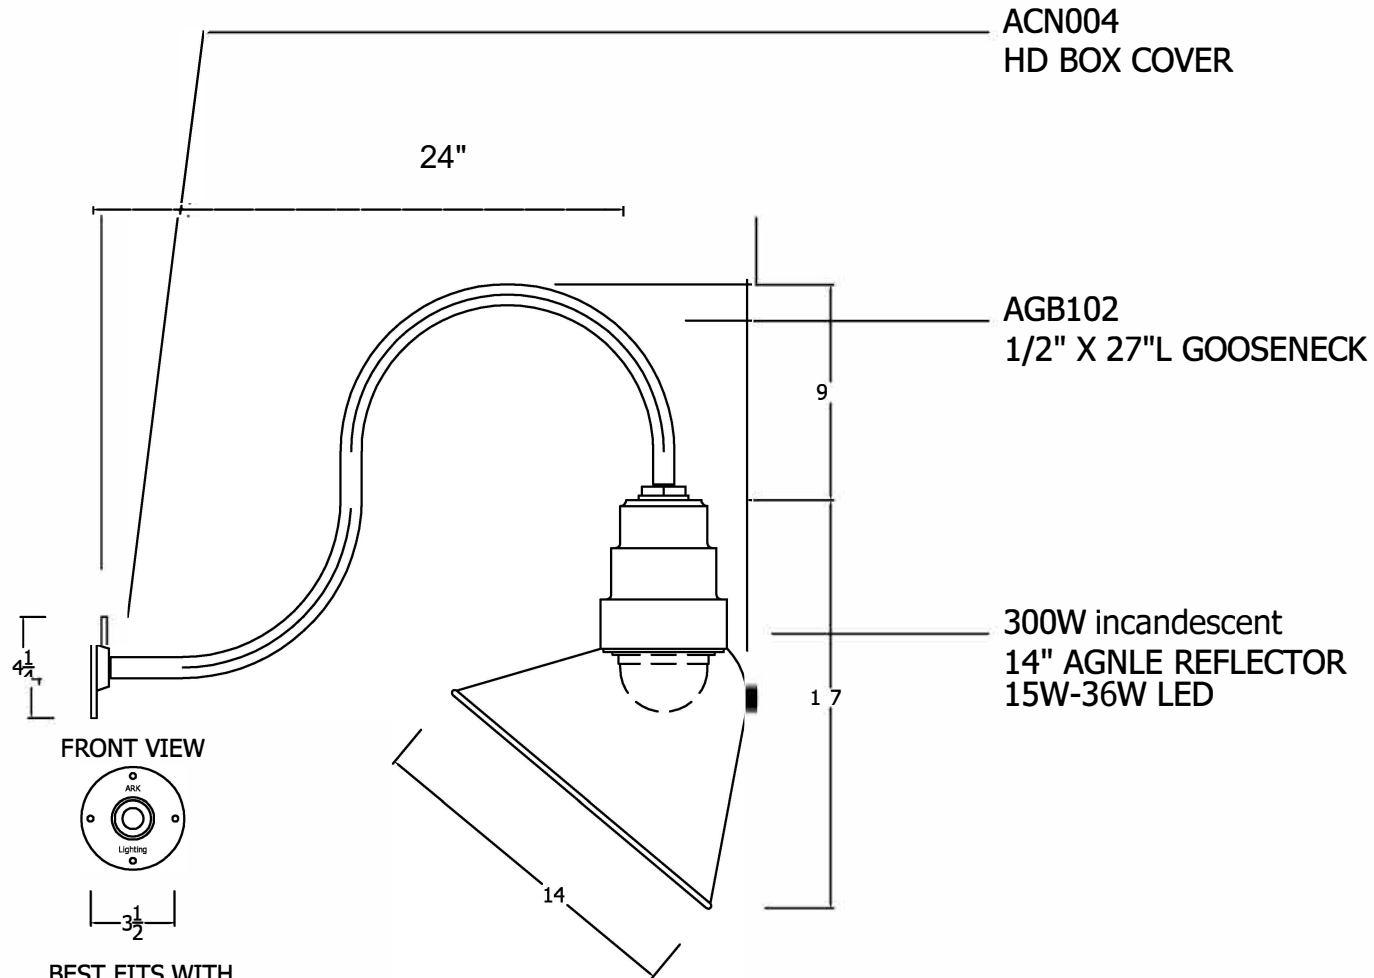

# AGB103-AA14

x=color (0=white, 1=black, 2=blue, 3=green, 4=dark bronze, 5=yellow, 6=red, 8=galvanized, 10=painted chrome, 15=painted copper)

ACN004  
HD BOX COVER

AGB102  
1/2" X 27" L GOOSENECK

300W incandescent  
14" ANGLE REFLECTOR  
15W-36W LED

FRONT VIEW

BEST FITS WITH  
4" ROUND BELL BOX

LISTED FOR WET LOCATION