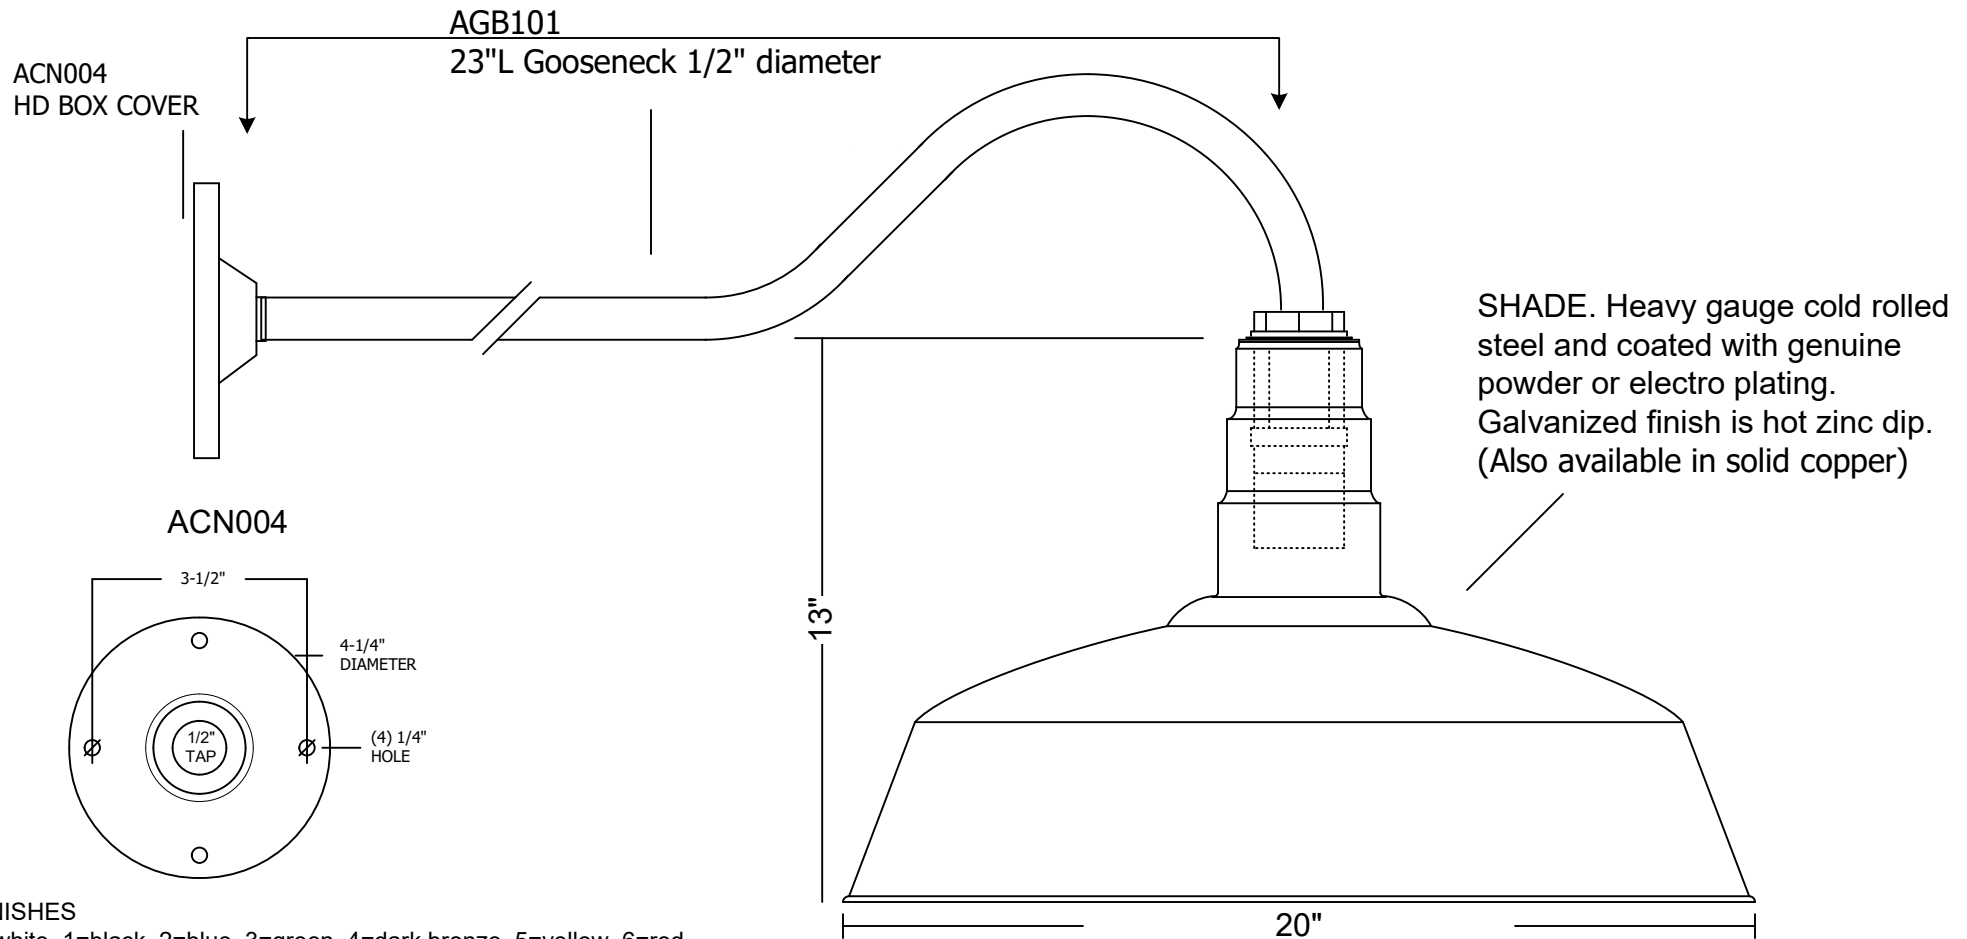

AGB101-AS20-ACN004

L I G H T I N G

20" STANDARD DOME, 29"L GOOSENECK WITH HD BOX COVER, 300W INCANDESCENT

FINISHES

0=white, 1=black, 2=blue, 3=green, 4=dark bronze, 5=yellow, 6=red, 8=galvanized, 10=unfinish, 11=sa copper, 12=satin aluminum, 15=painted 20=slid copper & 21=slid brass

MUST BE INSTALLED BY A QUALIFIED ELECTRICIAN

ETL LISTED FOR WET LOCATION