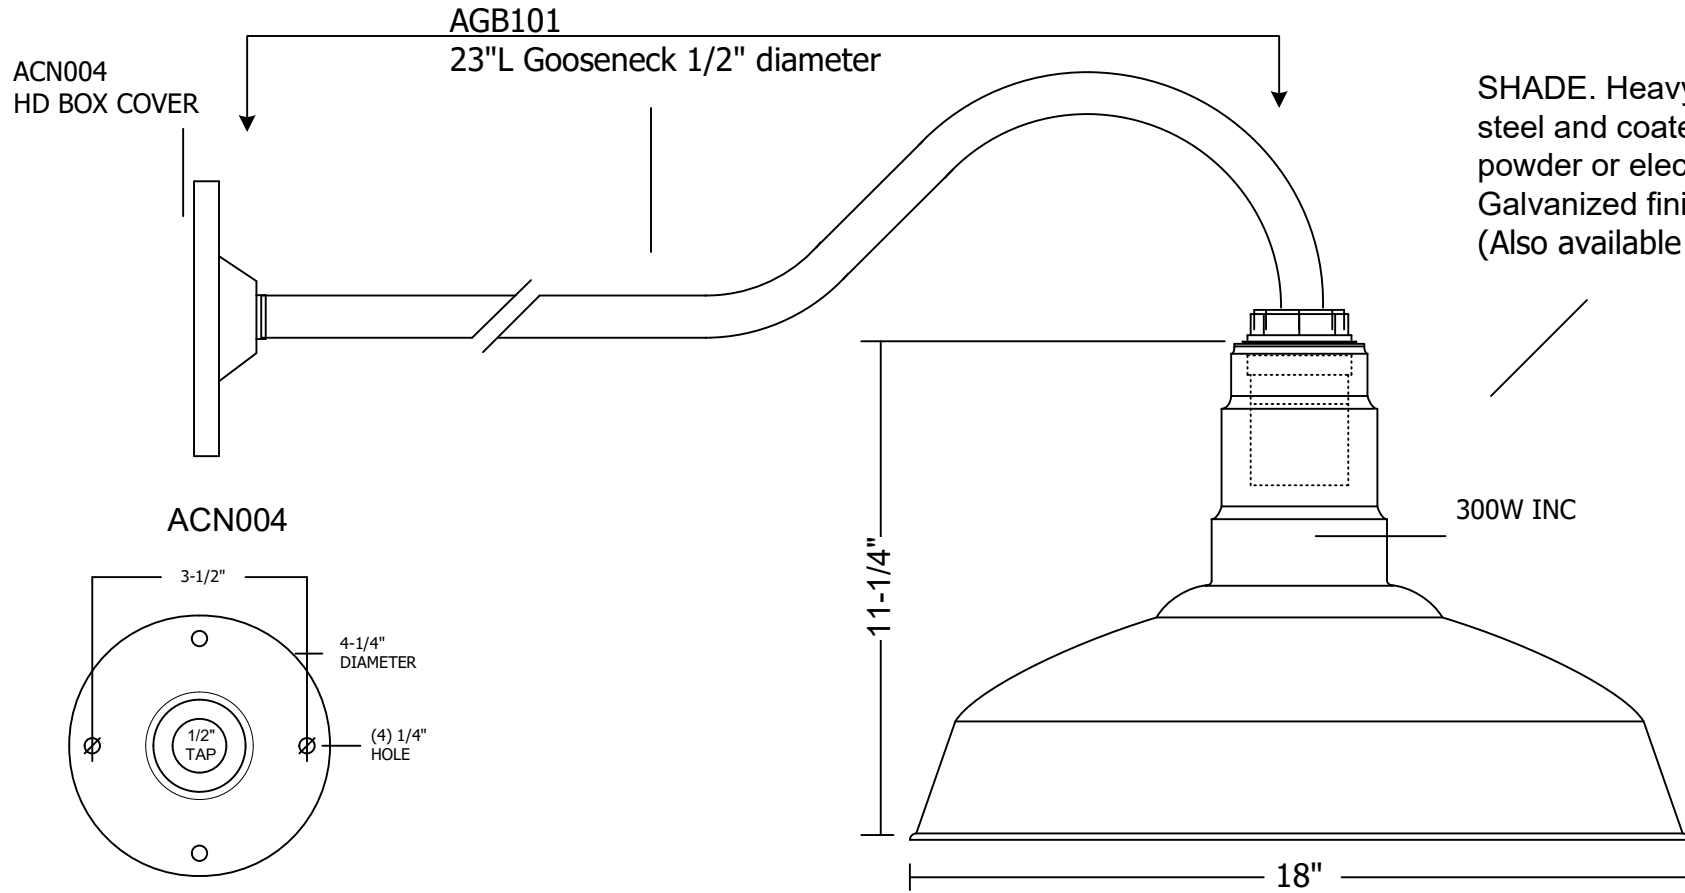

L I G H T I N G

AGB101-AS18-ACN004

18" STANDARD DOME, 29"L GOOSENECK WITH HD BOX COVER, 300W INCANDESCENT

FINISHES

0=white, 1=black, 2=blue, 3=green, 4=dark bronze, 5=yellow, 6=red, 8=galvanized, 10=unfinish, 11=sa copper, 12=satin aluminum, 15=painted 20=sld copper & 21=sld brass

MUST BE INSTALLED BY A QUALIFIED ELECTRICIAN

ETL LISTED FOR WET LOCATION