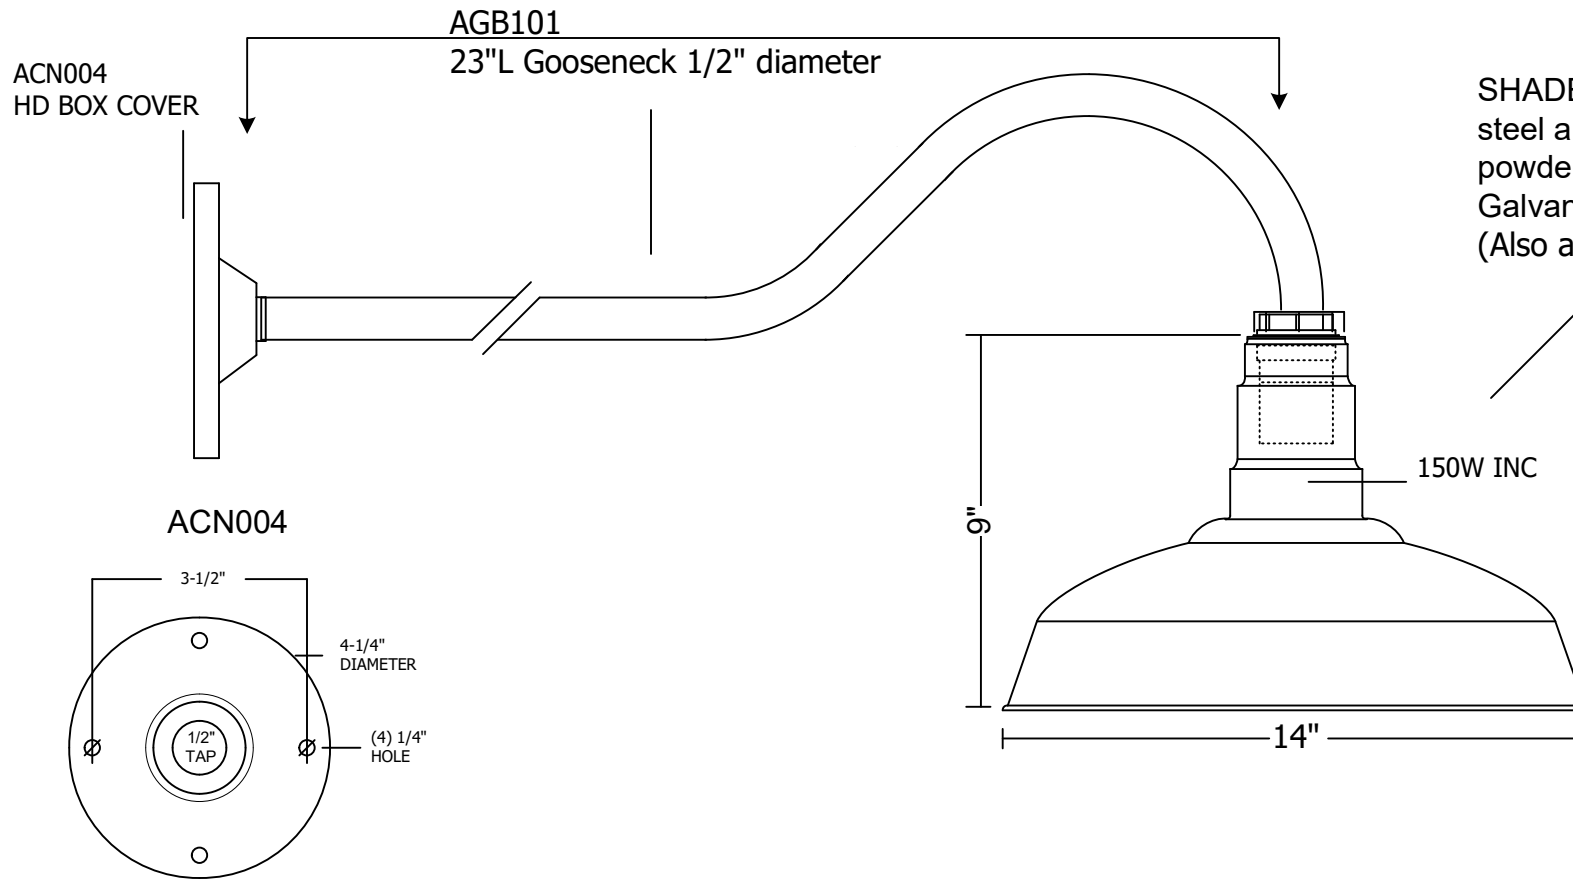

AGB101-AS14-ACN004

L I G H T I N G

14" STANDARD DOME, 29"L GOOSENECK WITH HD BOX COVER, 150W INCANDESCENT

FINISHES

0=white, 1=black, 2=blue, 3=green, 4=dark bronze, 5=yellow, 6=red, 8=galvanized, 10=unfinish, 11=sa copper, 12=satin aluminum, 15=painted 20=sld copper & 21=sld brass

MUST BE INSTALLED BY A QUALIFIED ELECTRICIAN

ETL LISTED FOR WET LOCATION