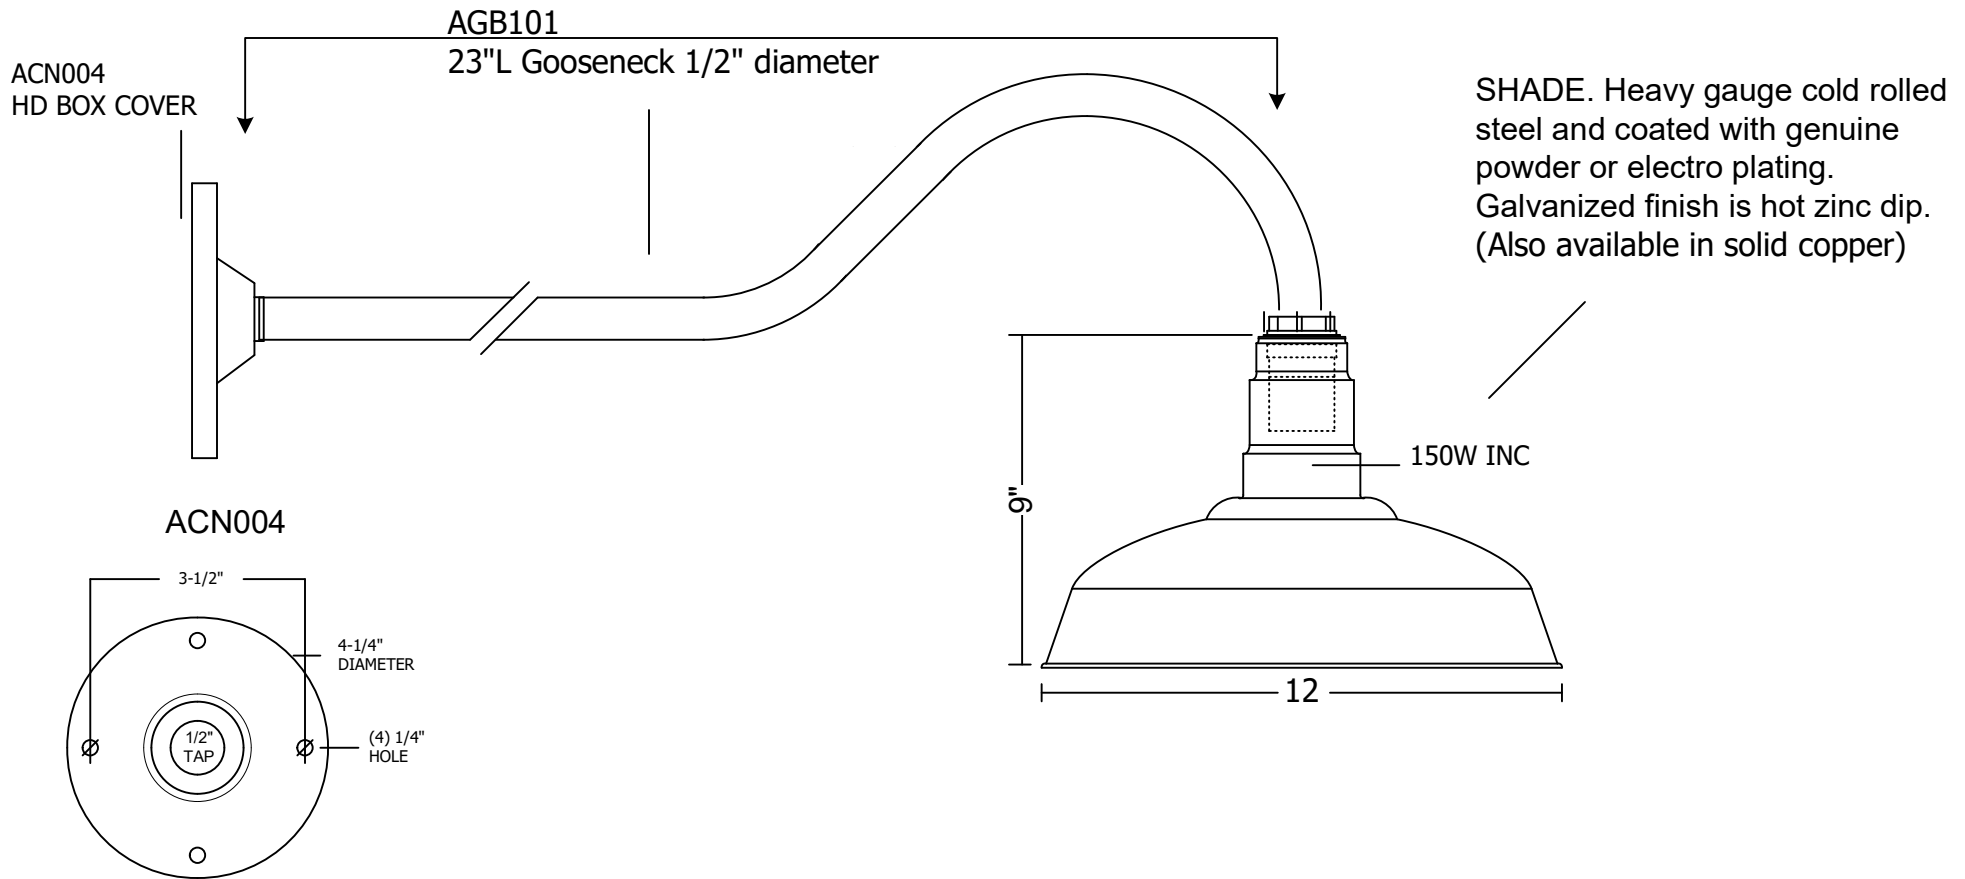

AGB101-AS12-ACN004

L I G H T I N G

12" STANDARD DOME, 29"L GOOSENECK WITH HD BOX COVER, 150W INCANDESCENT

FINISHES

0=white, 1=black, 2=blue, 3=green, 4=dark bronze, 5=yellow, 6=red, 8=galvanized, 10=unfinish, 11=sa copper, 12=satin aluminum, 15=painted 20=sld copper & 21=sld brass

MUST BE INSTALLED BY A QUALIFIED ELECTRICIAN

ETL LISTED FOR WET LOCATION