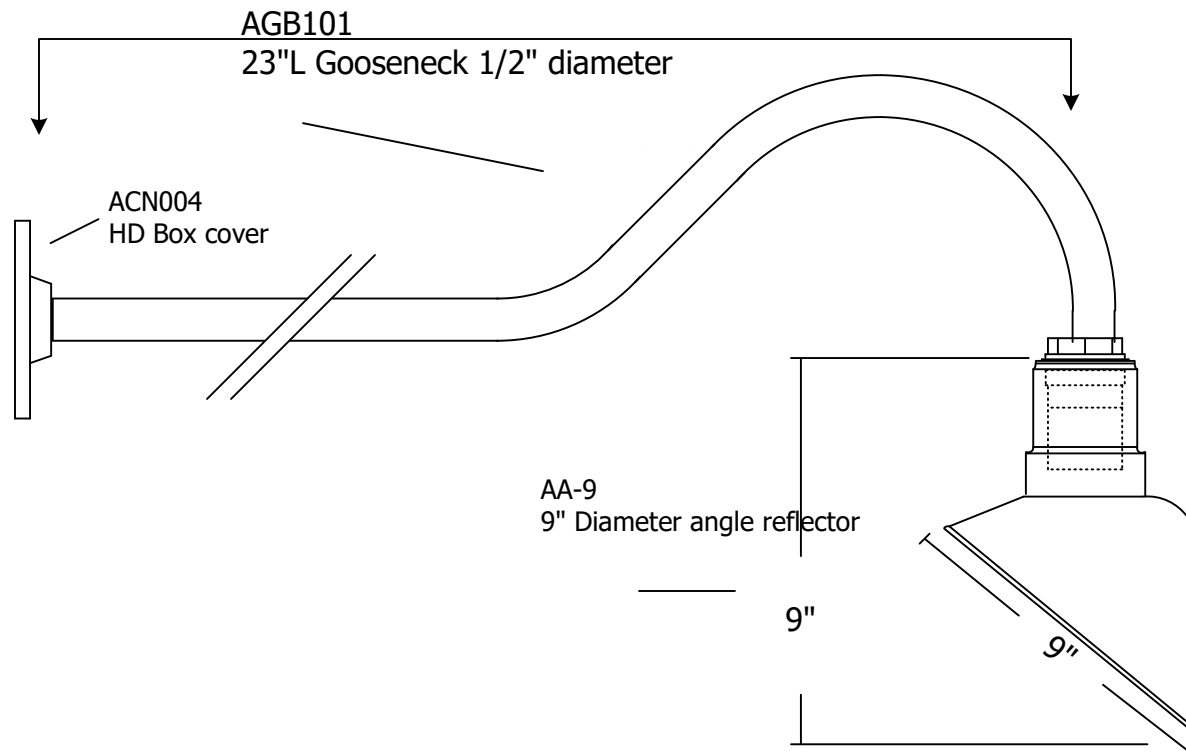

Tel: 310-323-2275 Fax: 310-323-6275
Website: www.arklighting.com Email: info@arklighting.com