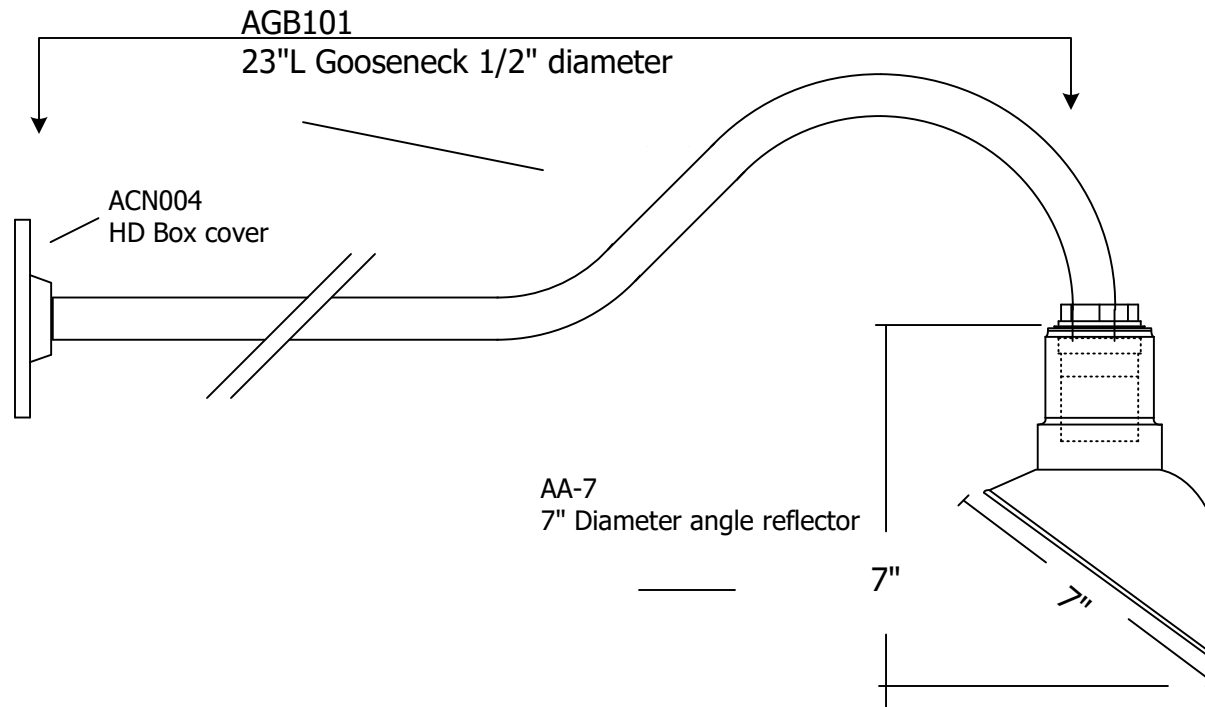

Tel: 310-323-2275 Fax: 310-323-6275
Website: www.arklighting.com Email: info@arklighting.com