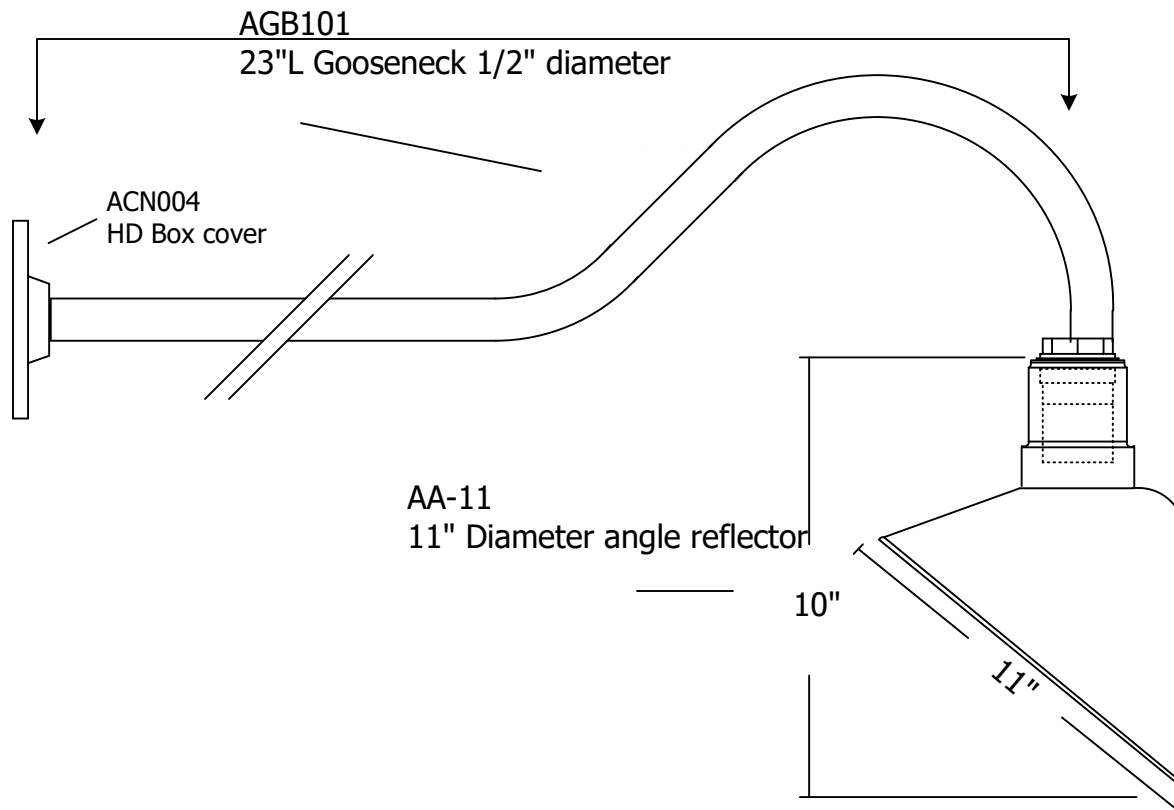

Tel: 310-323-2275 Fax: 310-323-6275
Website: www.arklighting.com Email: info@arklighting.com