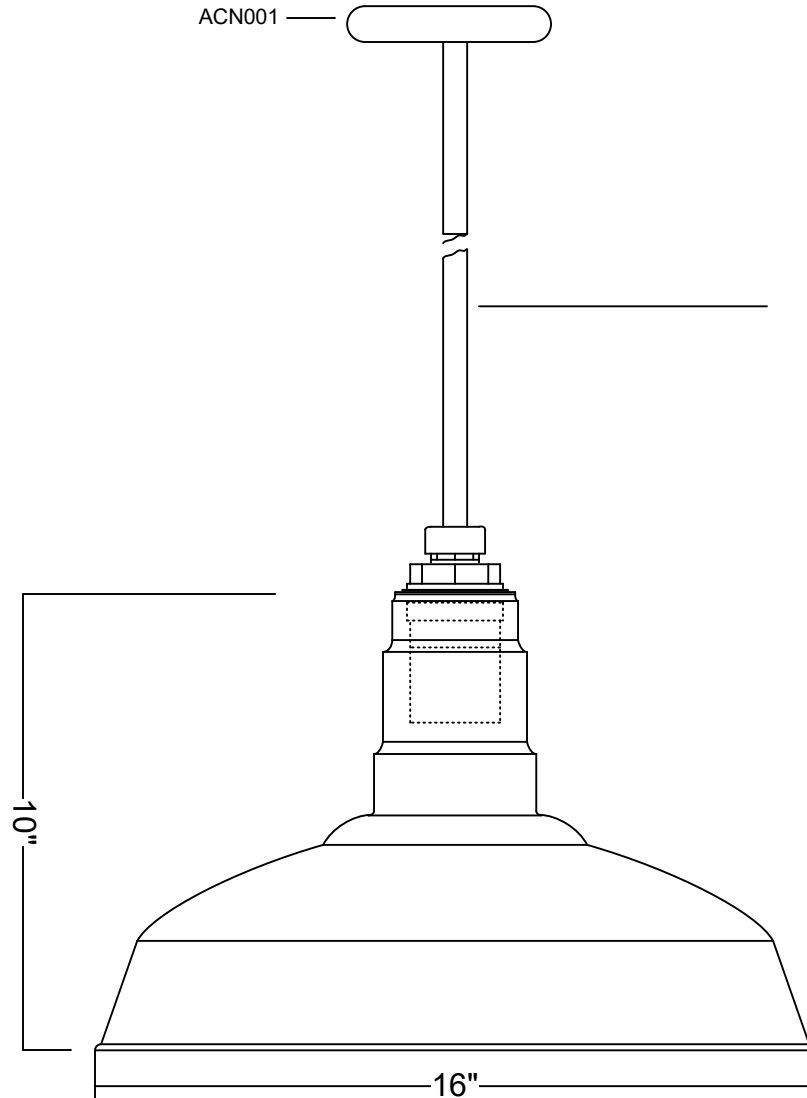

L I G H T I N G

ACN001-AS16

16" STANDARD DOME 200W Max. INCANDESCENT, Black or white cord (4ft standard) with black or white canopy

Black or White cord (Standard length 4 FT)

SHADE. Heavy gauge cold rolled steel, zinc anodized and coated with genuine powder or electro plating. Galvanized finish is hot zinc dip. (Also available in solid copper)

FINISHES

0=white, 1=black, 2=blue, 3=green, 4=dark bronze, 5=yellow, 6=red, 8=galvanized, 10=unfinish, 11=sa copper, 12=satin aluminum, 15=painted 20=sld copper & 21=sld brass

MUST BE INSTALLED BY A QUALIFIED ELECTRICIAN