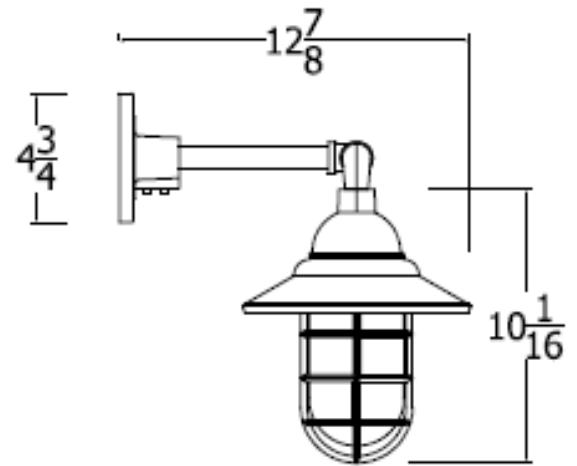

## TWIN LIGHTS WALL LANTERN

FRONT VIEW

SIDE VIEW

- AVS8S-WM-2X
- AVS8S-WM-2X-150W Incandescent
- AVS8S-WM-2X-7CF-120
- AVS8S-WM-2X-13CF-120
- AVS8S-WM-2X-26CF-120
- AVS8S-WM-2X-32CF-120
- AVS8S-WM-2X-120 6.5W A19 LED

**GLOBES:**

Clear (Standard), Frosted, Opal, Prismatic

**WATTAGE:**

150W Max. Incandescent, 7 to 13PL (Magnetic integral), 18 to 26CF (Electronic integral)

*MUST BE INSTALLED BY A QUALIFIED ELECTRICIAN*

ETL LISTED FOR WET LOCATION