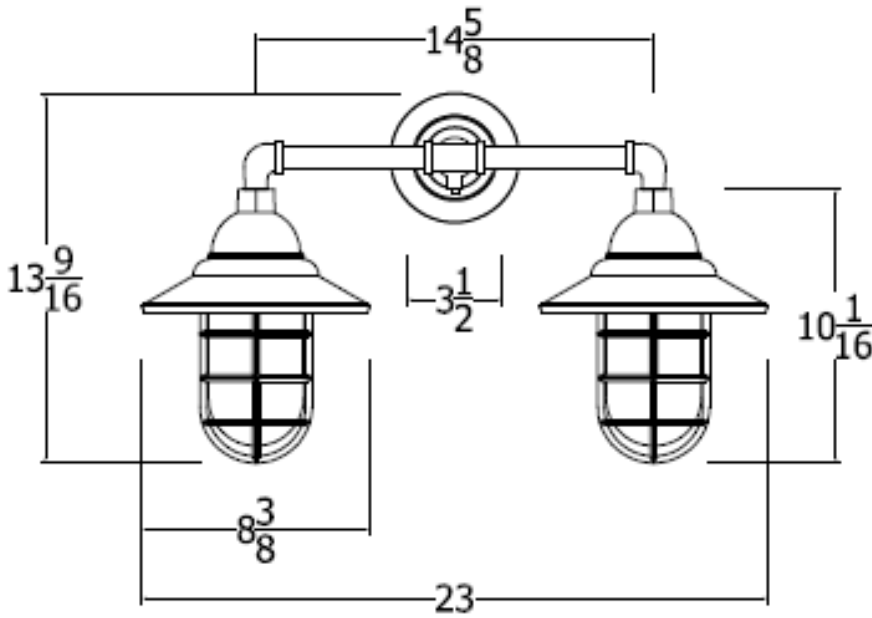

## TWIN LIGHTS WALL LANTERN

FRONT VIEW

SIDE VIEW

- AVS8S-WM-2X
- AVS8S-WM-2X-150W Incandescent
- AVS8S-WM-2X-7CF-120
- AVS8S-WM-2X-13CF-120
- AVS8S-WM-2X-26CF-120
- AVS8S-WM-2X-32CF-120
- AVS8S-WM-2X-120 6.5W A19 LED

**GLOBES:**

Clear (Standard), Frosted, Opal, Prismatic

**WATTAGE:**

150W Max. Incandescent, 7 to 13PL (Magnetic integral), 18 to 26CF (Electronic integral)

*MUST BE INSTALLED BY A QUALIFIED ELECTRICIAN*

ETL LISTED FOR WET LOCATION