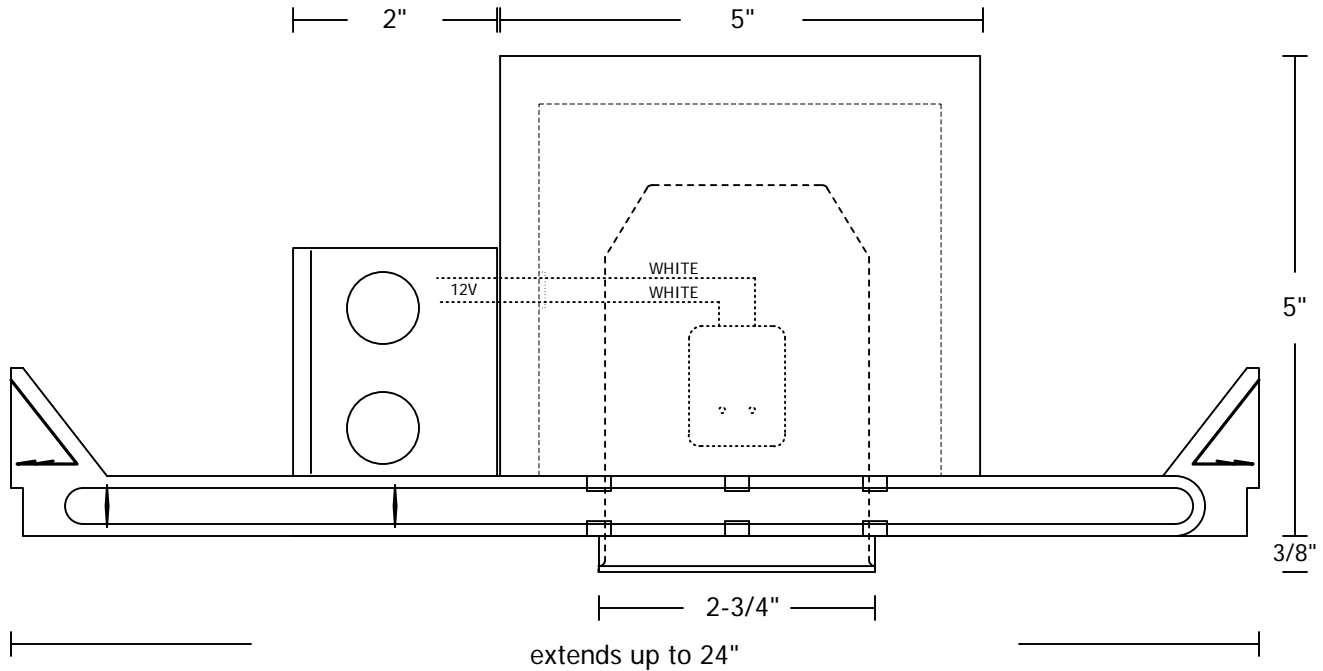

ARLV-7000-LED

5" HIGH RECESSED I.C. HOUSING **WITHOUT** TRANSFORMER
for 4000 SERIES TRIMS

Wattage: 15W Max. MR11 or MR16 AC/DC
Compatible Trims: ARLV4010, ARLV4020, ARLV4050, ARLV4055, ARLV4060 &
..... ARLV4080

USE WITH 15W LED TRANSFORMER

SUITABLE FOR DAMP LOCATION

MUST BE INSTALLED BY A QUALIFIED ELECTRICIAN

ETL APPROVED FOR DAMP LOCATION